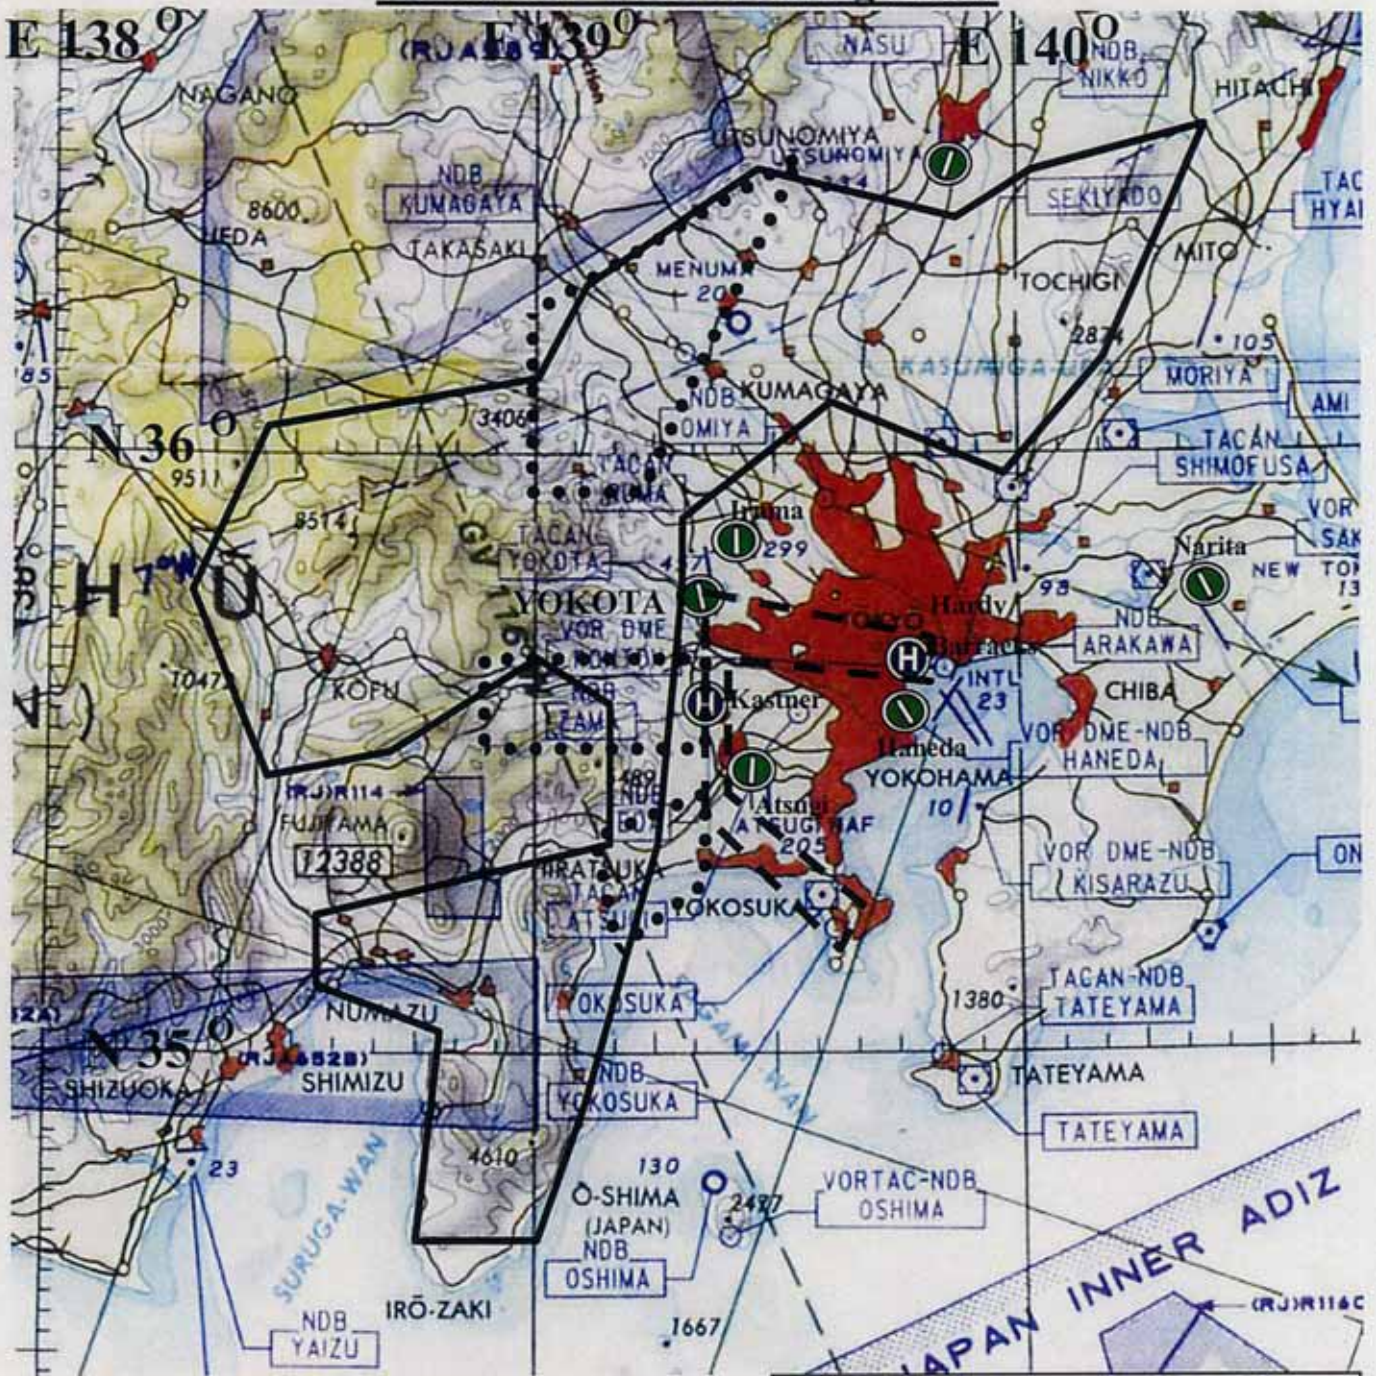

Yokota AB VFR Training Areas

C-130 Formation 500AGL – 5,000AGL	—————
UH-1 Formation 1,000 AGL – 1,500 AGL	- - - - -
Aero Club Training Surface – 8.500 MSL	•••••