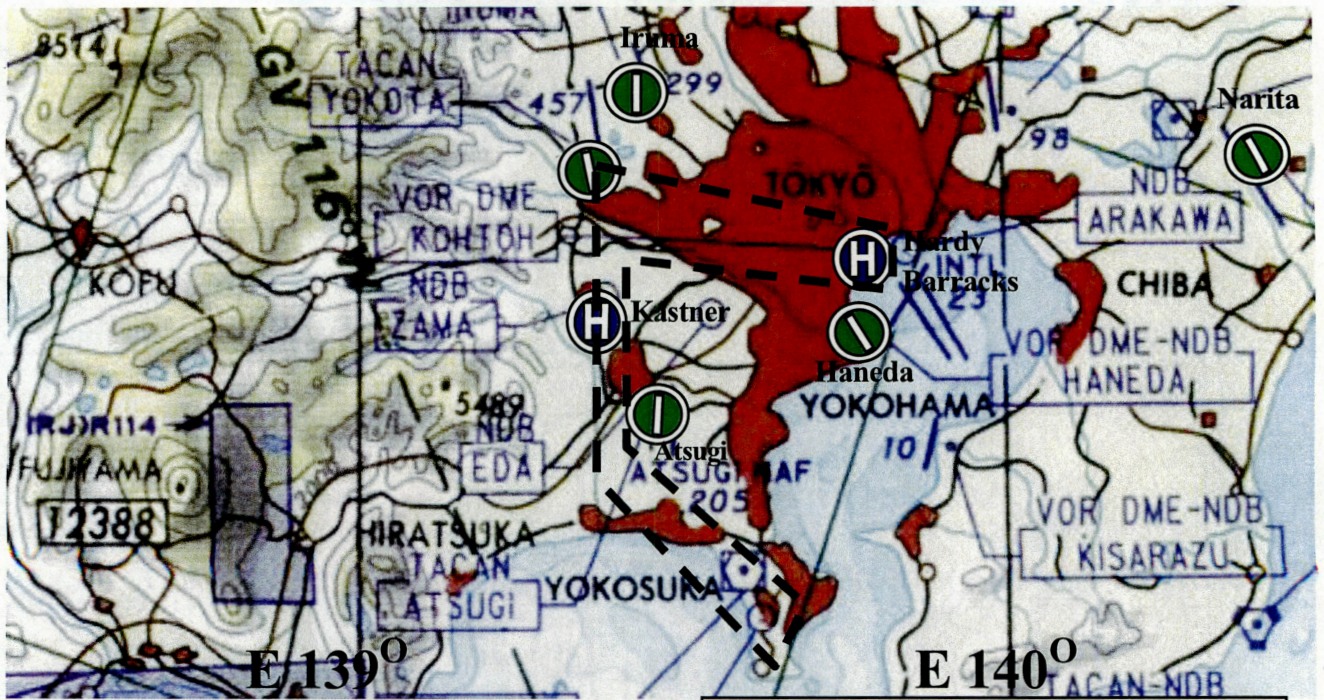

UH-1 TRAINING AREAS

UH-1 configuration 
1000 ft AGL - 1500 ft AGL

YOKOTA