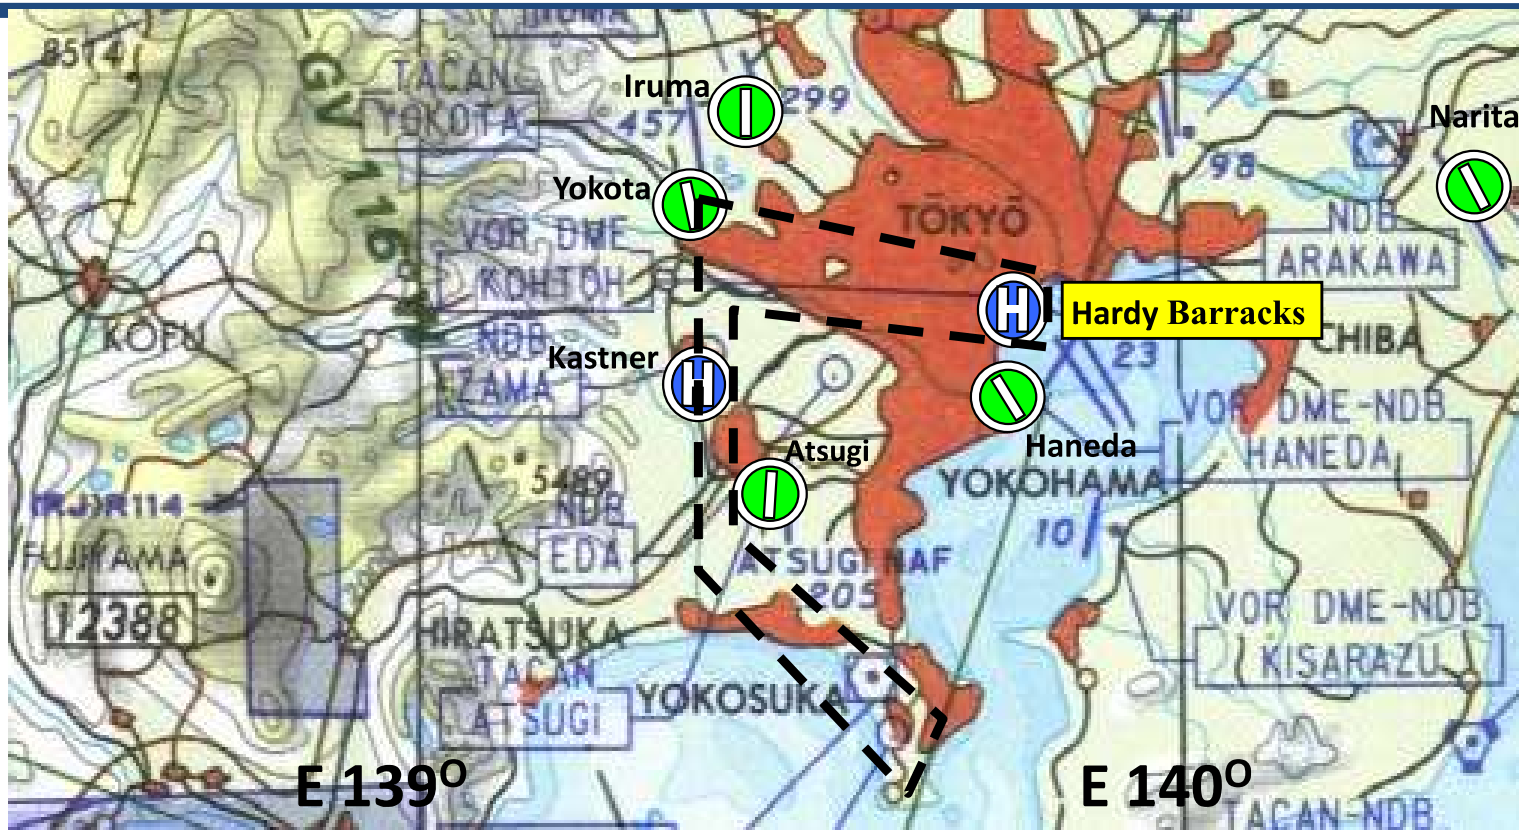

# UH-1N Typical Routes

## UH-1Nの標準飛行経路

UH-1N Flying Route:  
1000 ft AGL – 1500 ft AGL

**374th Airlift Wing, Home of the Samurai Warrior**