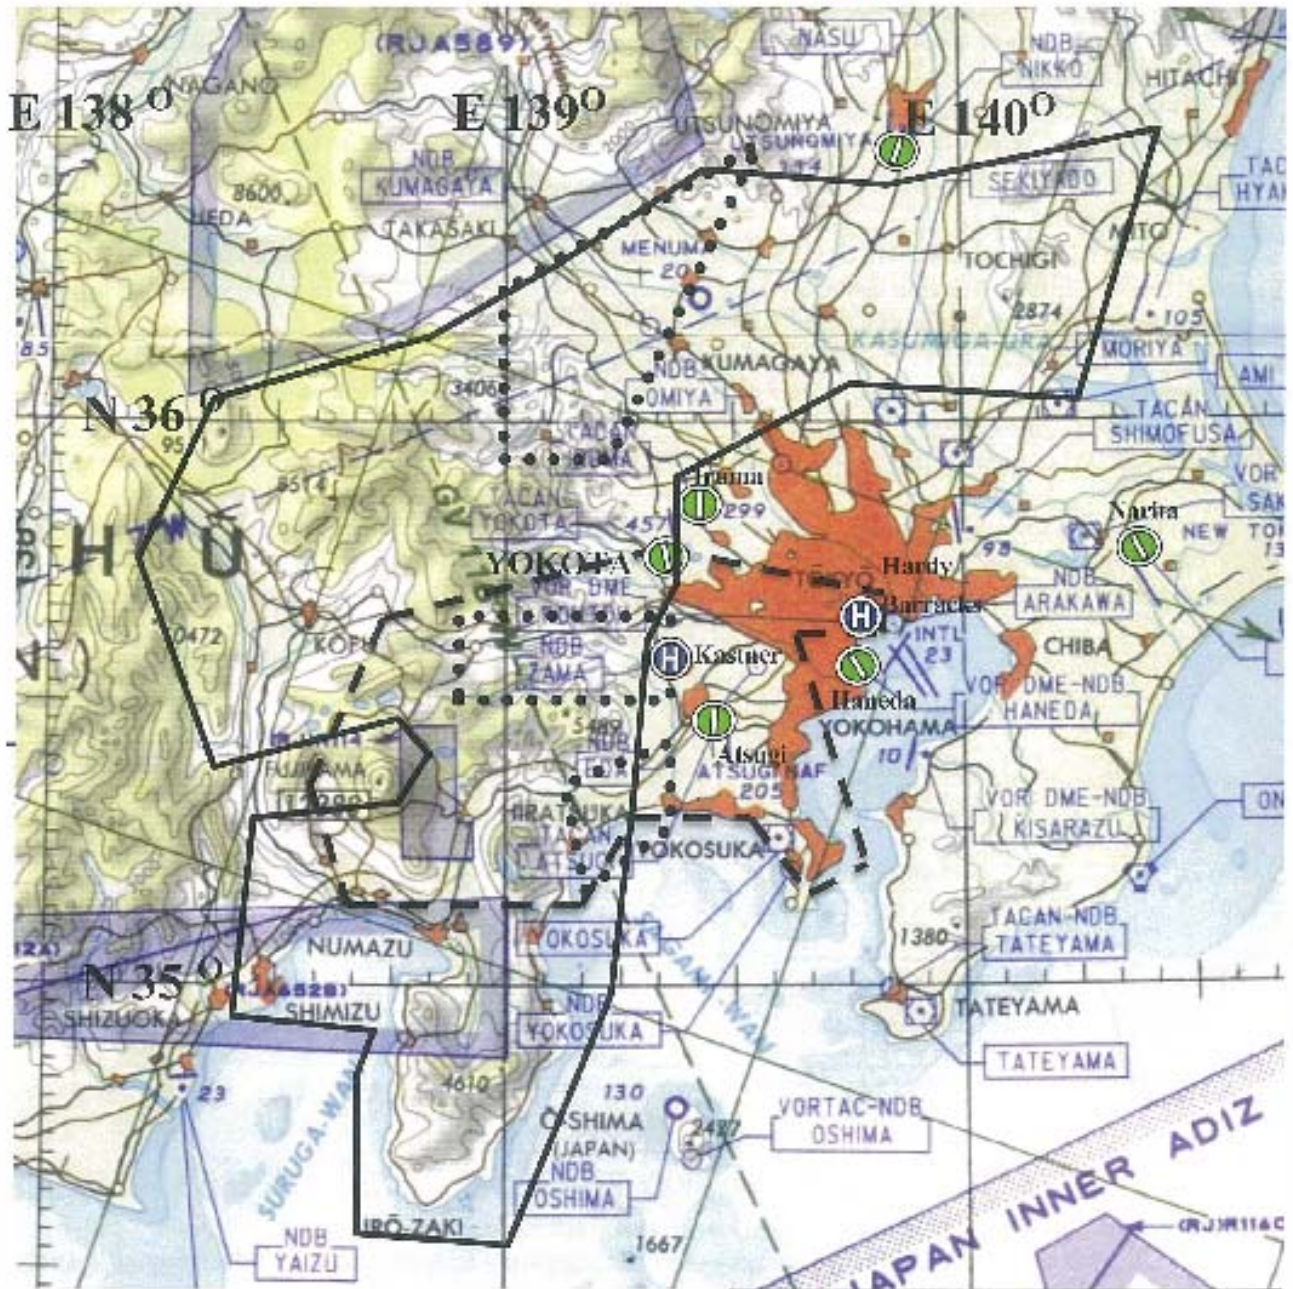

Yokota AB VFR Training Areas

C-130 Formation 500AGL - 5,000AGL	—————
UH-1 Formation 1,000 AGL - 1,500 AGL	- - - - -
Aero Club Training Surface - 8,500 MSL	•••••